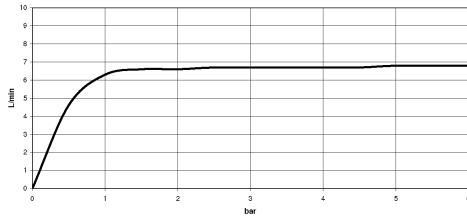

Hand shower set for bath rim or tile edge installation - Chrome

IMO

27 702 980

Fits: IMO, MEM, CL.1, CYO

- COMPACT RAIN, max. flow rate 6.8 l/min (at 3 bar)
- with anti-scale system
- rosette 60 x 60 mm
- hole diameter 32 mm
- metal shower hose 2250mm with integrated anti-twist protection

Two-piece design allows hose to later be changed without dismantling the fitting.

Intrinsic protection against back flow.

	Chrome	27 702 980-00 0050
	Brushed Platinum	27 702 980-06 0050
	Platinum	27 702 980-08 0050
	Dark Chrome	27 702 980-19 0050
	Brushed Durabronze (23kt Gold)	27 702 980-28 0050
	Matte Black	27 702 980-33 0050
	Brushed Champagne (22kt Gold)	27 702 980-46 0050
	Champagne (22kt Gold)	27 702 980-47 0050
	Brushed Chrome	27 702 980-93 0050
	Brushed Dark Platinum	27 702 980-99 0050

27 702 980

mm [inches]

Flow rate chart

27 702 980

Parts for other finishes can be found here: Brushed Platinum

Spare parts list

No.	Item Number	Name	Quantity used	Delivery time
1	90 12 11 140 30-00	shower	1	10
2	04 24 04 287 00-00	nipple	1	10
3	90 14 20 002 00 90	seal	1	2
4	28 322 970-00	Metal shower hose 1/2" x 3/8" x 1750 mm - Chrome	1	2
5	90 18 40 085 00 90	sleeve	1	2
6	09 27 68 003-00	rosette	1	10
7	09 30 01 090-07	sleeve	1	30
8	04 23 10 032 46 90	fixing set	1	2
9	09 30 11 060 90	disc	1	2
10	12 505 970 90	High pressure hose 1/2" x 3/8" x 500 mm -	1	2
11	90 24 03 168 00 90	nipple	1	2
12	04 24 04 187 00-00	nipple	1	10