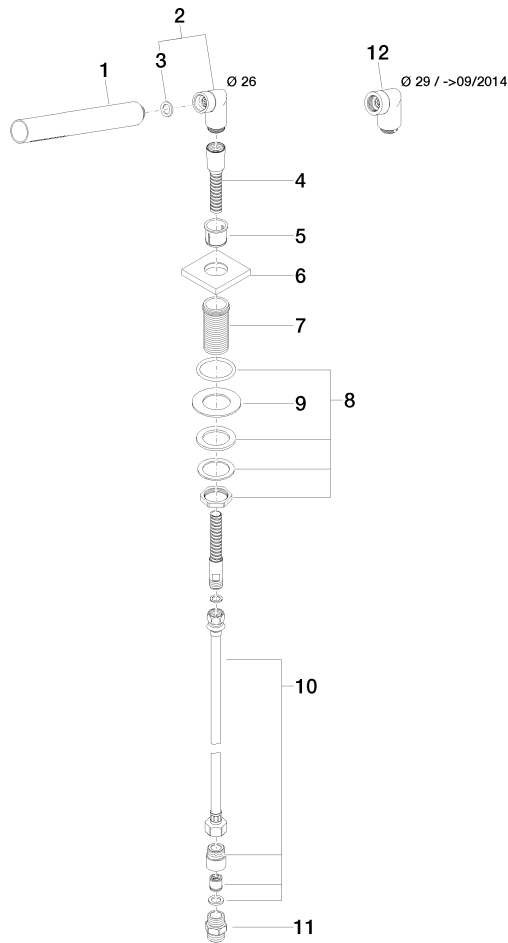

Hand shower set for bath rim or tile edge installation - Chrome

IMO

27 702 980

Fits: IMO, MEM, CL.1, CYO

- COMPACT RAIN, max. flow rate 6.8 l/min (at 3 bar)
- with anti-scale system
- rosette 60 x 60 mm
- hole diameter 32 mm
- metal shower hose 2250mm with integrated anti-twist protection

Two-piece design allows hose to later be changed without dismantling the fitting.

Intrinsic protection against back flow.

	Chrome	27 702 980-00 0050
	Brushed Platinum	27 702 980-06 0050
	Platinum	27 702 980-08 0050
	Dark Chrome	27 702 980-19 0050
	Brushed Durabronze (23kt Gold)	27 702 980-28 0050
	Matte Black	27 702 980-33 0050
	Brushed Champagne (22kt Gold)	27 702 980-46 0050
	Champagne (22kt Gold)	27 702 980-47 0050
	Brushed Chrome	27 702 980-93 0050
	Brushed Dark Platinum	27 702 980-99 0050

27 702 980

mm [inches]

Flow rate chart

27 702 980

Parts for other finishes can be found here: Brushed Platinum

Spare parts list

No.	Item Number	Name	Quantity used	Delivery time
1	90 12 11 140 30-00	shower	1	10
2	04 24 04 287 00-00	nipple	1	10
3	90 14 20 002 00 90	seal	1	2
4	28 322 970-00	Metal shower hose 1/2" x 3/8" x 1750 mm - Chrome	1	2
5	90 18 40 085 00 90	sleeve	1	2
6	09 27 68 003-00	rosette	1	10
7	09 30 01 090-07	sleeve	1	30
8	04 23 10 032 46 90	fixing set	1	2
9	09 30 11 060 90	disc	1	2
10	12 505 970 90	High pressure hose 1/2" x 3/8" x 500 mm -	1	2
11	90 24 03 168 00 90	nipple	1	2
12	04 24 04 187 00-00	nipple	1	10