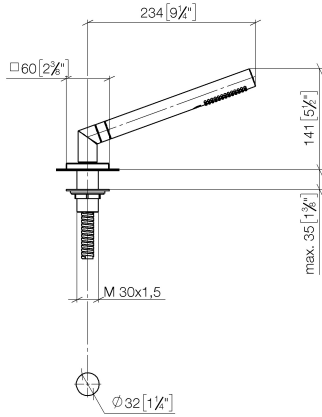

Hand shower set for bath rim or tile edge installation - Chrome

IMO

27 702 980

Fits: IMO, MEM, CL.1, CYO

- COMPACT RAIN, max. flow rate 6.8 l/min (at 3 bar)
- with anti-scale system
- rosette 60 x 60 mm
- hole diameter 32 mm
- metal shower hose 2250mm with integrated anti-twist protection

Two-piece design allows hose to later be changed without dismantling the fitting.

Intrinsic protection against back flow.

	Chrome	27 702 980-00 0050
	Brushed Platinum	27 702 980-06 0050
	Platinum	27 702 980-08 0050
	Dark Chrome	27 702 980-19 0050
	Brushed Durabronze (23kt Gold)	27 702 980-28 0050
	Matte Black	27 702 980-33 0050
	Brushed Champagne (22kt Gold)	27 702 980-46 0050
	Champagne (22kt Gold)	27 702 980-47 0050
	Brushed Chrome	27 702 980-93 0050
	Brushed Dark Platinum	27 702 980-99 0050

27 702 980

mm [inches]

Flow rate chart

27 702 980

Parts for other finishes can be found here: Brushed Platinum

Spare parts list

No.	Item Number	Name	Quantity used	Delivery time
1	90 12 11 140 30-00	shower	1	10
2	04 24 04 287 00-00	nipple	1	10
3	90 14 20 002 00 90	seal	1	2
4	28 322 970-00	Metal shower hose 1/2" x 3/8" x 1750 mm - Chrome	1	2
5	90 18 40 085 00 90	sleeve	1	2
6	09 27 68 003-00	rosette	1	10
7	09 30 01 090-07	sleeve	1	30
8	04 23 10 032 46 90	fixing set	1	2
9	09 30 11 060 90	disc	1	2
10	12 505 970 90	High pressure hose 1/2" x 3/8" x 500 mm -	1	2
11	90 24 03 168 00 90	nipple	1	2
12	04 24 04 187 00-00	nipple	1	10